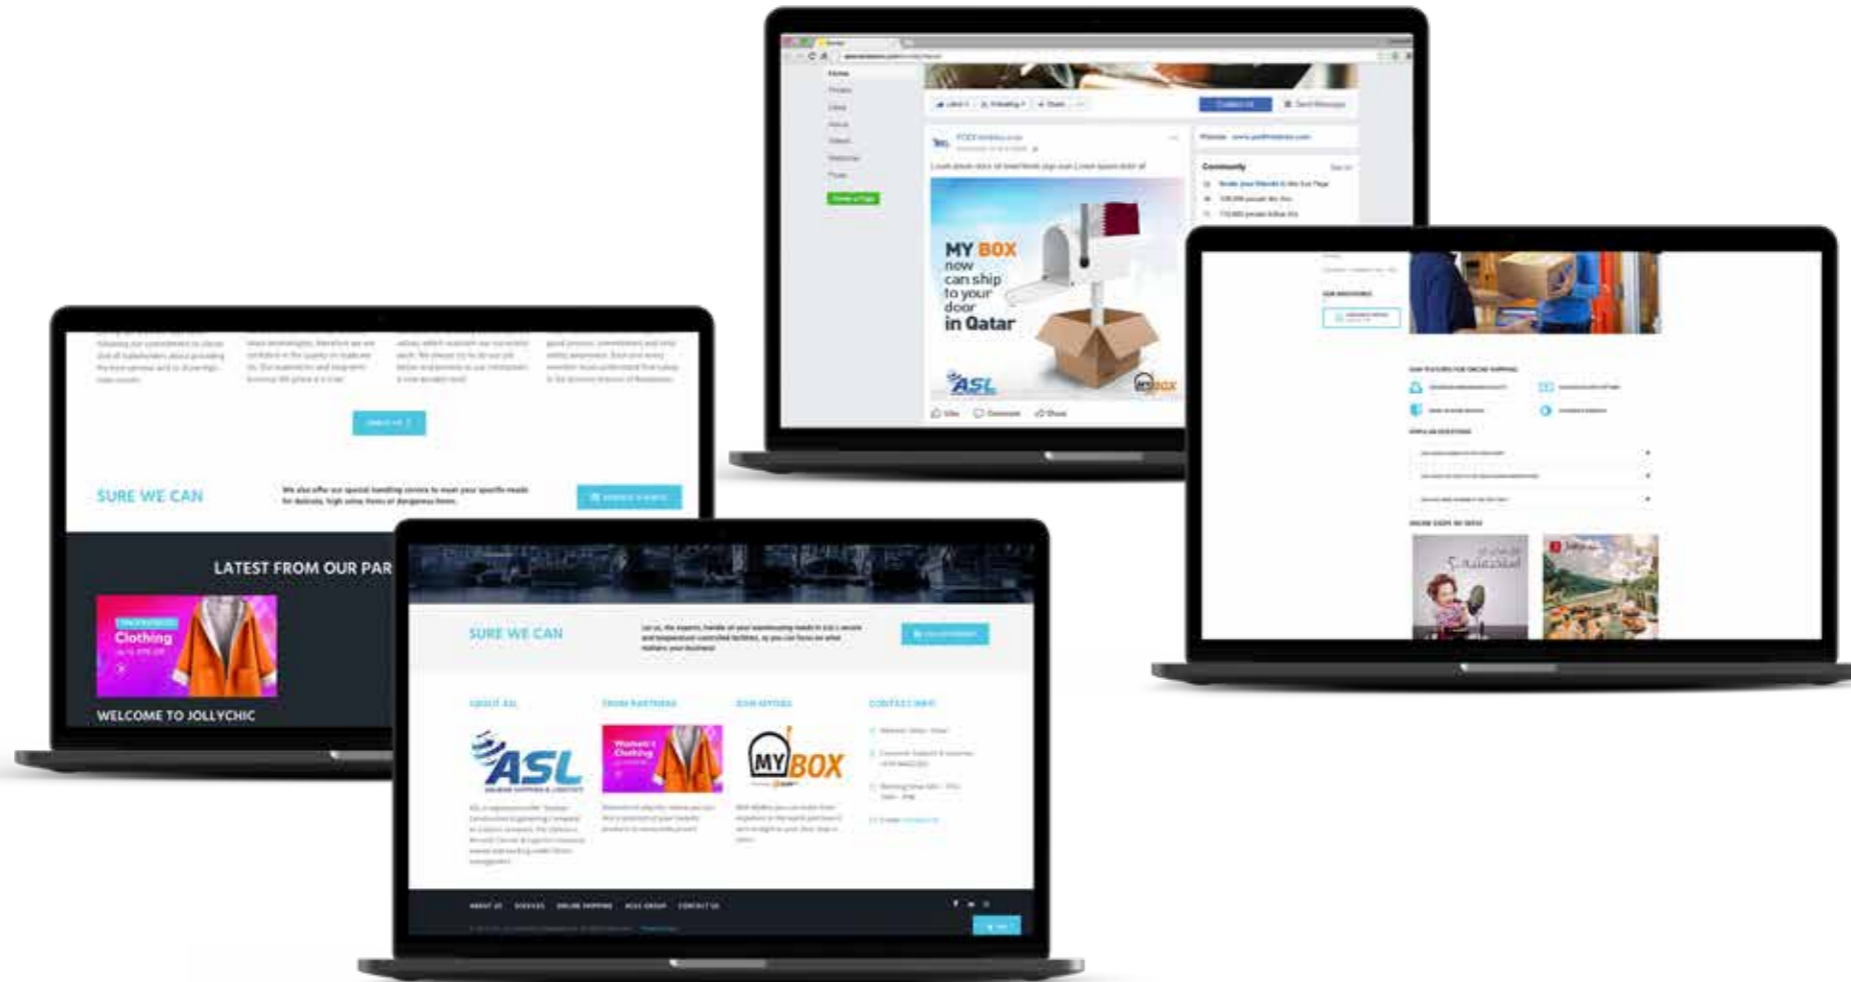

➤ ASL MARKETING SUPPORT TO ONLINE SHOPS